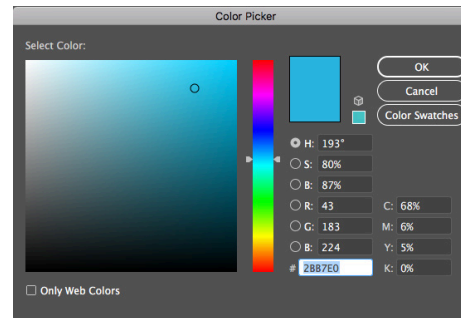

PUBLIC POLICY FORUM

FORUM DES POLITIQUES PUBLIQUES

Brand Standards Guide V2.0
October 20, 2017

2.2 BRAND COLOURS

Colour is a critical component of any brand. Ensuring that the PPF logo is always displayed using consistent brand colours helps maintain brand cohesiveness, recognition and fortifies the brand over time.

PANTONE: 638 U/C

R 43 G 183 B 224

HEX#2BB7E0

C 68% M 6% Y 5% K 0%

PANTONE:BLACK 6 U/C

R. 0 G. 0 B. 0

HEX#231F20

C 75% M 68% Y 67% K 90%

PRIMARY BRAND COLOURS

PANTONE: YELLOW 114 U/C:

R. 255 G. 222 B. 47

HEX#FFDE2F

C 0% M 10% Y 90% K 0%

SECONDARY BRAND COLOUR

2.3 COLOUR VARIANTS

In certain printing processes you will have to use a slightly different colour than outlined in our guide. For example when printing on fabric, our rich black might appear muddy or even brown, please adjust to 0%C 0% M 0% K100%