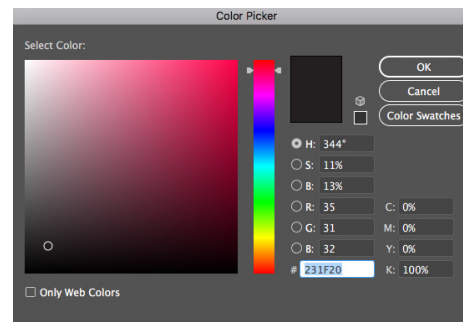

2.3 COLOUR VARIANTS

In certain printing processes you will have to use a slightly different colour than outlined in our guide. For example when printing on fabric, our rich black might appear muddy or even brown, please adjust to 0%C 0% M 0% K100%

The pantone blue 638's colour breakdown from the preferred brand logo works well in print and digital animation. We recommend using the web colour palette (section 2.4) when designing any headers or type displayed as ASCII text on a website or web application.

SAFE BLACK

R. 35 G. 31 B. 32

HEX#231F20

C 0% M 0% Y 0% K 100%

PRIMARY BRAND COLOUR VARIANT