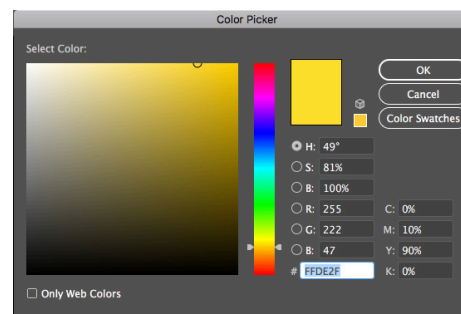

PANTONE: 638 U/C

R 43 G 183 B 224

HEX#2BB7E0

C 68% M 6% Y 5% K 0%

PANTONE:BLACK 6 U/C

R. 0 G. 0 B. 0

HEX#231F20

C 75% M 68% Y 67% K 90%

PRIMARY BRAND COLOURS

PANTONE: YELLOW 114 U/C:

R. 255 G. 222 B. 47

HEX#FFDE2F

C 0% M 10% Y 90% K 0%

SECONDARY BRAND COLOUR

2.3 COLOUR VARIANTS

In certain printing processes you will have to use a slightly different colour than outlined in our guide. For example when printing on fabric, our rich black might appear muddy or even brown, please adjust to 0%C 0% M 0% K100%

SAFE BLACK

R. 35 G. 31 B. 32

HEX#231F20

C 0% M 0% Y 0% K 100%

PRIMARY BRAND COLOUR VARIANT

2.4 WEB COLOUR PALETTE

When developing icons, colour bars, accents, etc. for the PPF website or any digital communication use this colour palette. This will ensure clear legibility across numerous browsers, devices and computer monitors.