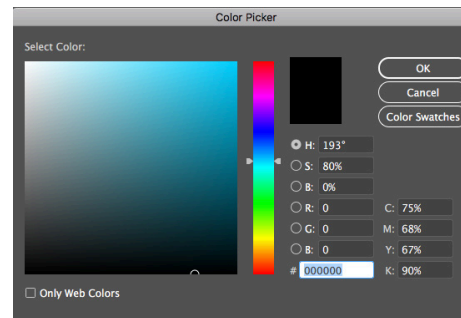

Substituting either of these primary colours would result in a brand violation.

The secondary brand colour should be used as a design element for communication pieces. The primary logo should never be coloured with anything but the two primary brand colours.

PANTONE: 638 U/C

R 43 G 183 B 224

HEX#2BB7E0

C 68% M 6% Y 5% K 0%

PANTONE:BLACK 6 U/C

R. 0 G. 0 B. 0

HEX#231F20

C 75% M 68% Y 67% K 90%

PRIMARY BRAND COLOURS

PANTONE: YELLOW 114 U/C:

R. 255 G. 222 B. 47

HEX#FFDE2F

C 0% M 10% Y 90% K 0%

SECONDARY BRAND COLOUR

2.3 COLOUR VARIANTS

In certain printing processes you will have to use a slightly different colour than outlined in our guide. For example when printing on fabric, our rich black might appear muddy or even brown, please adjust to 0%C 0% M 0% K100%